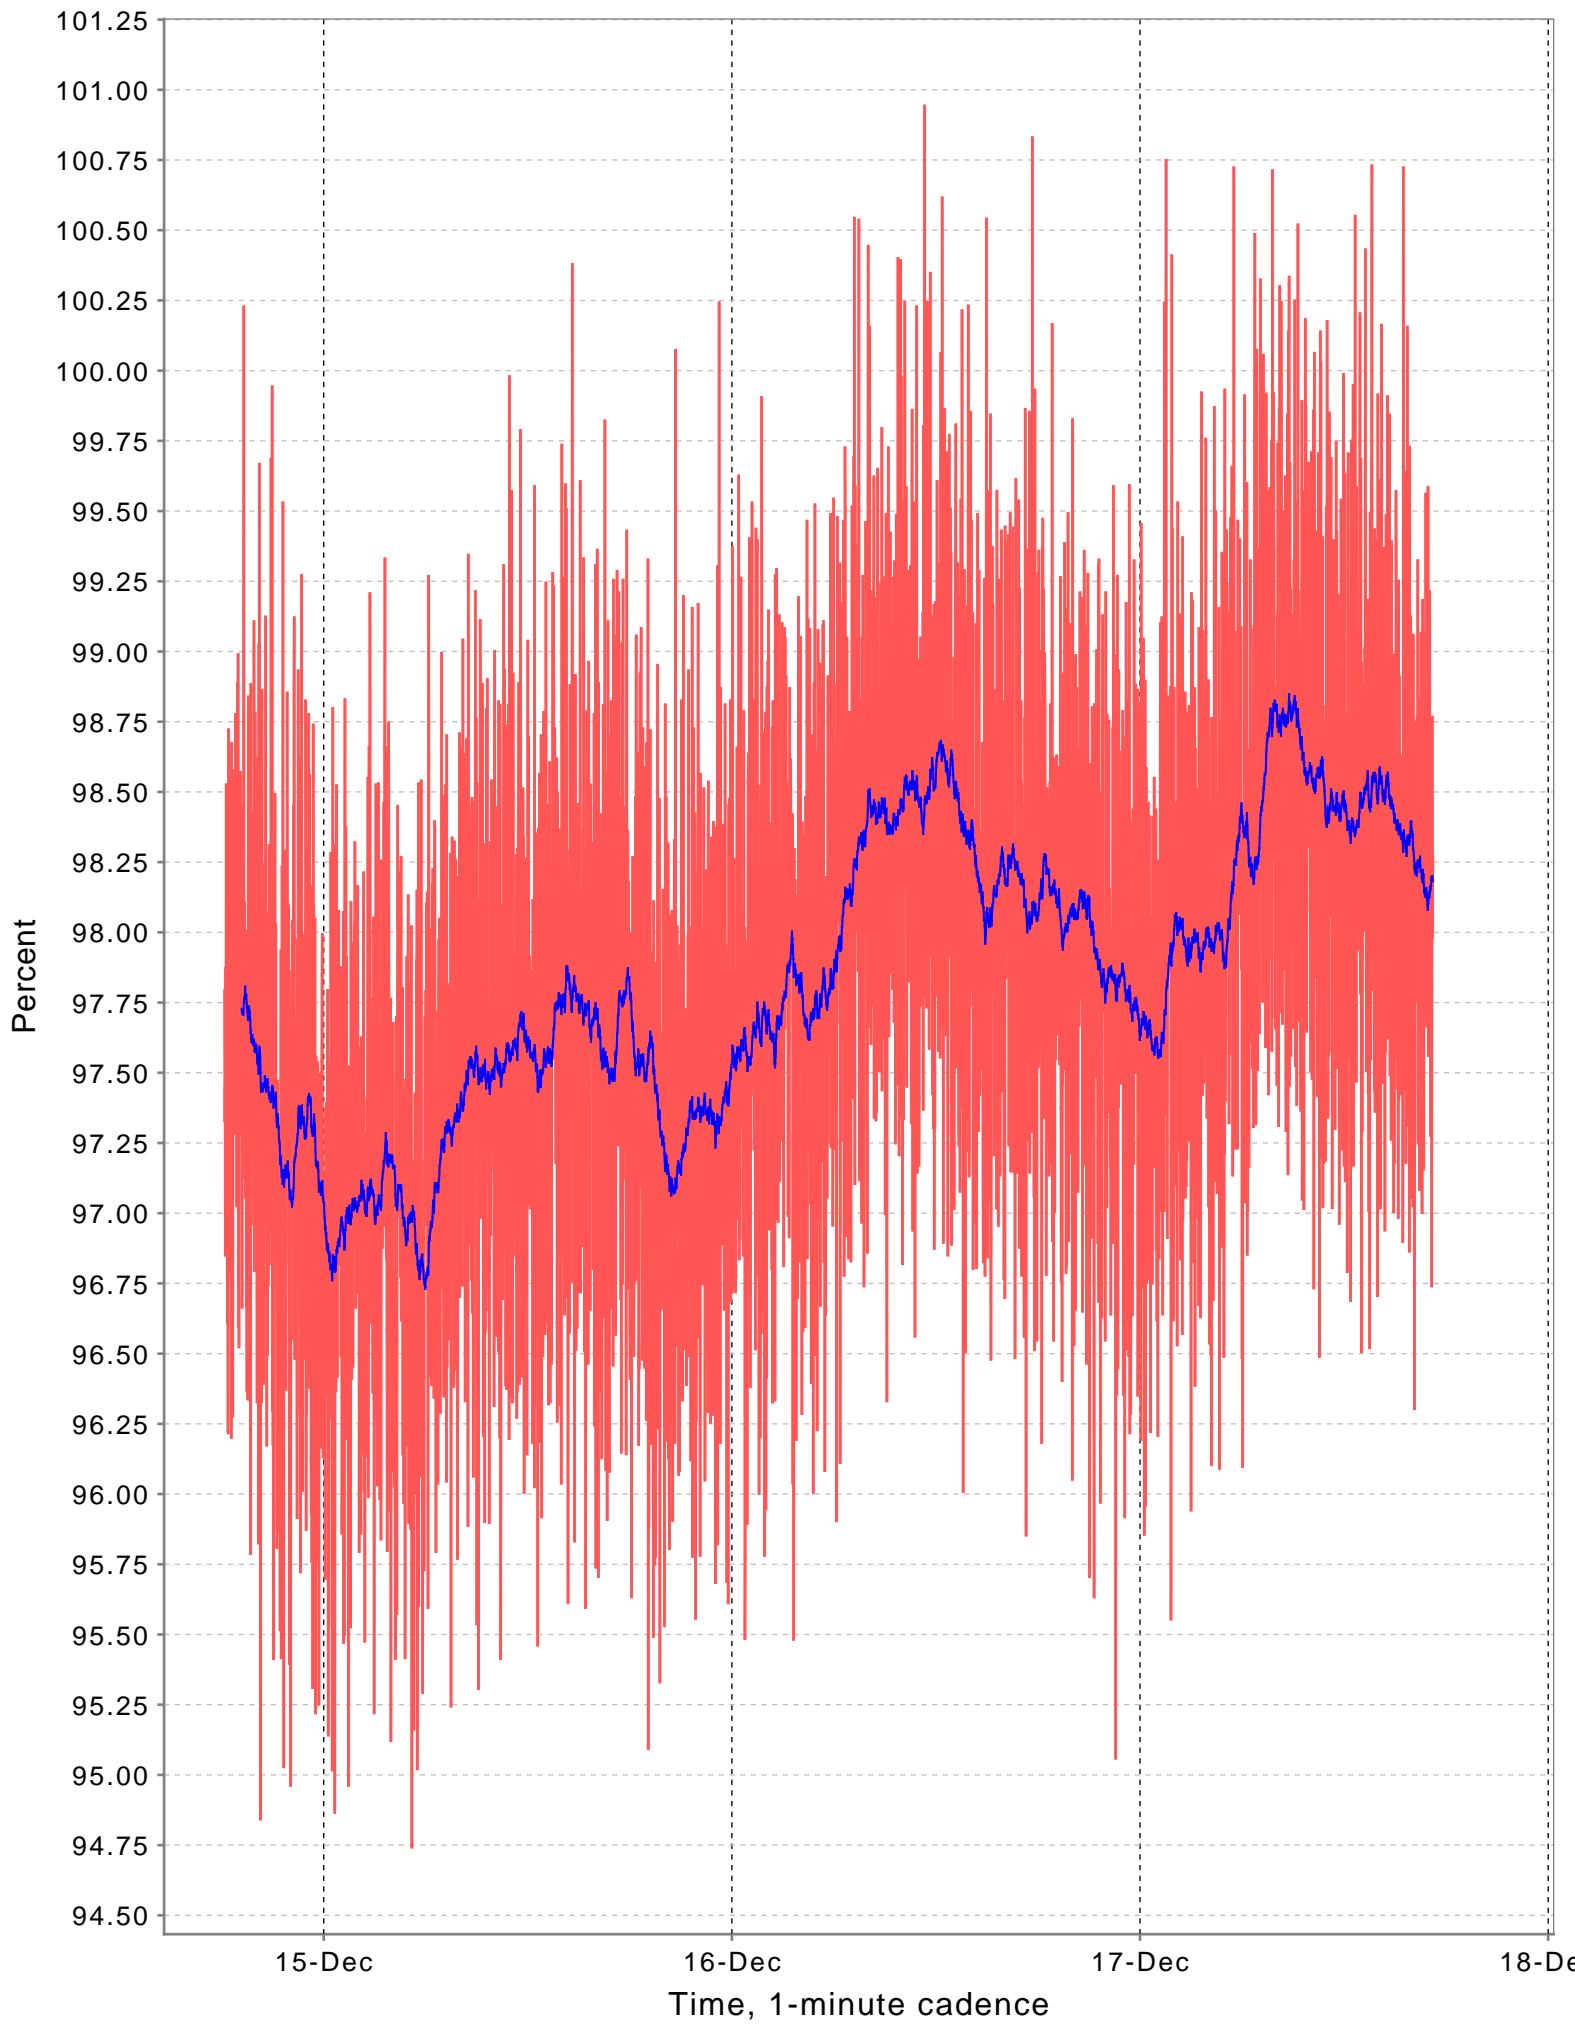

# IEP SAS Neutrons

— Hourly moving average — IEP SAS Neutrons