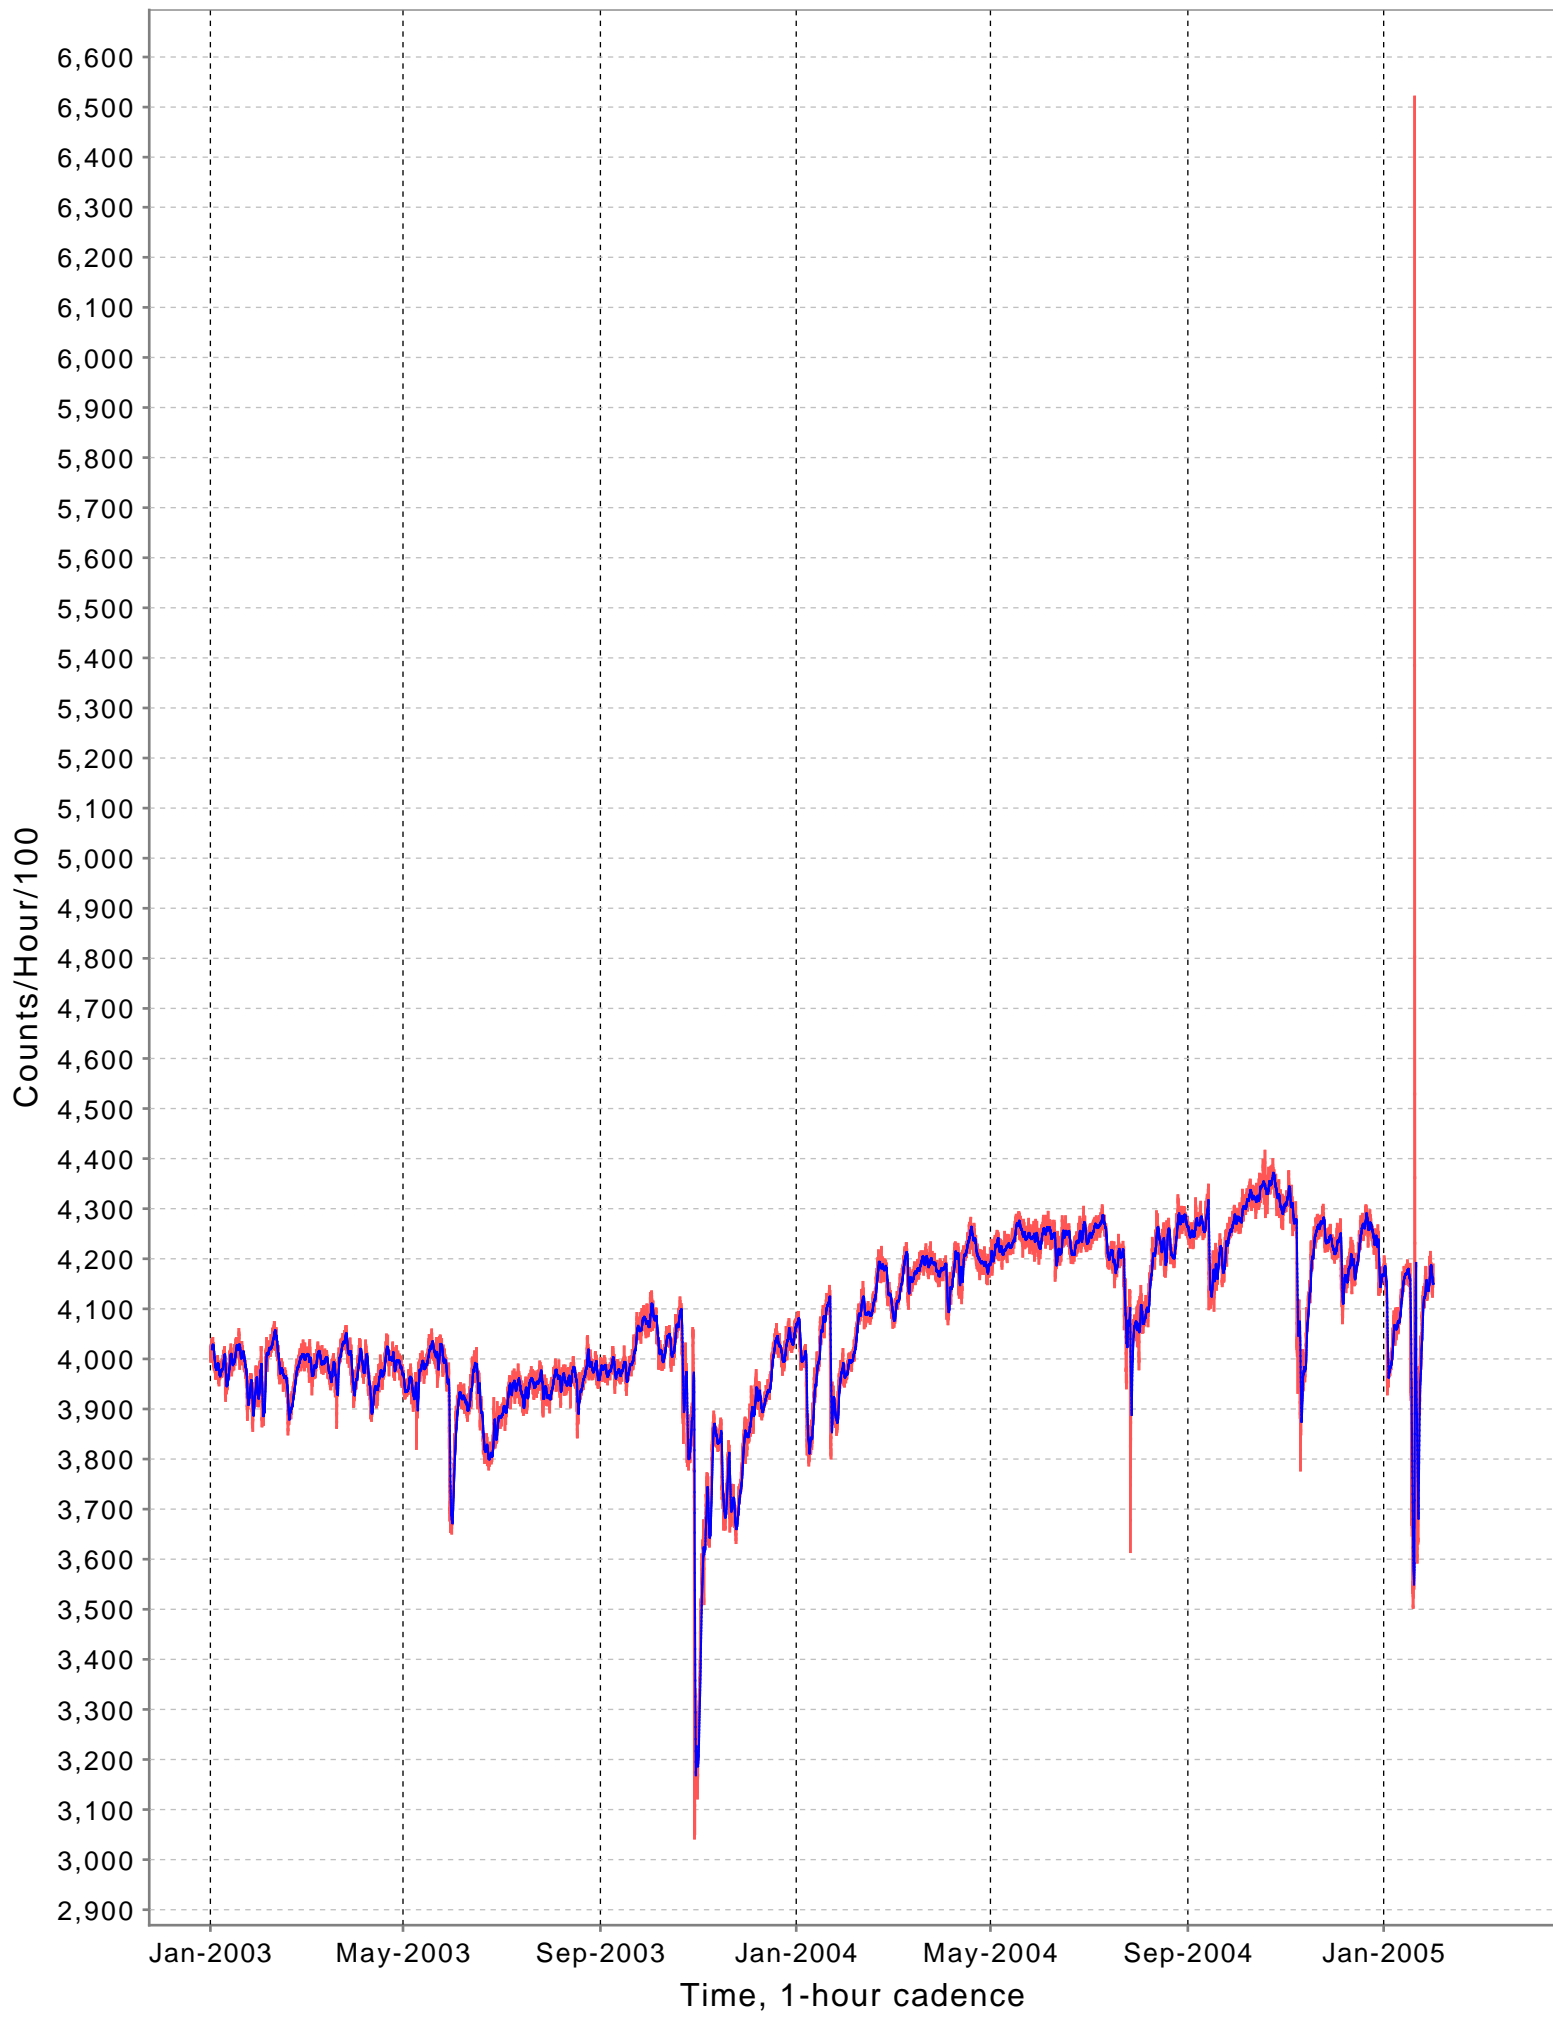

Thule Neutrons, Station: Thule

— Daily moving average — Hourly Average Counts